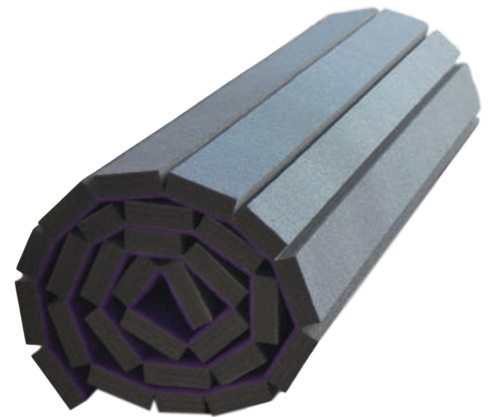

Our standard colors are Black, Blue, Charcoal, Green, Light Gray, Orange, Pink, Purple, Red, and Teal.